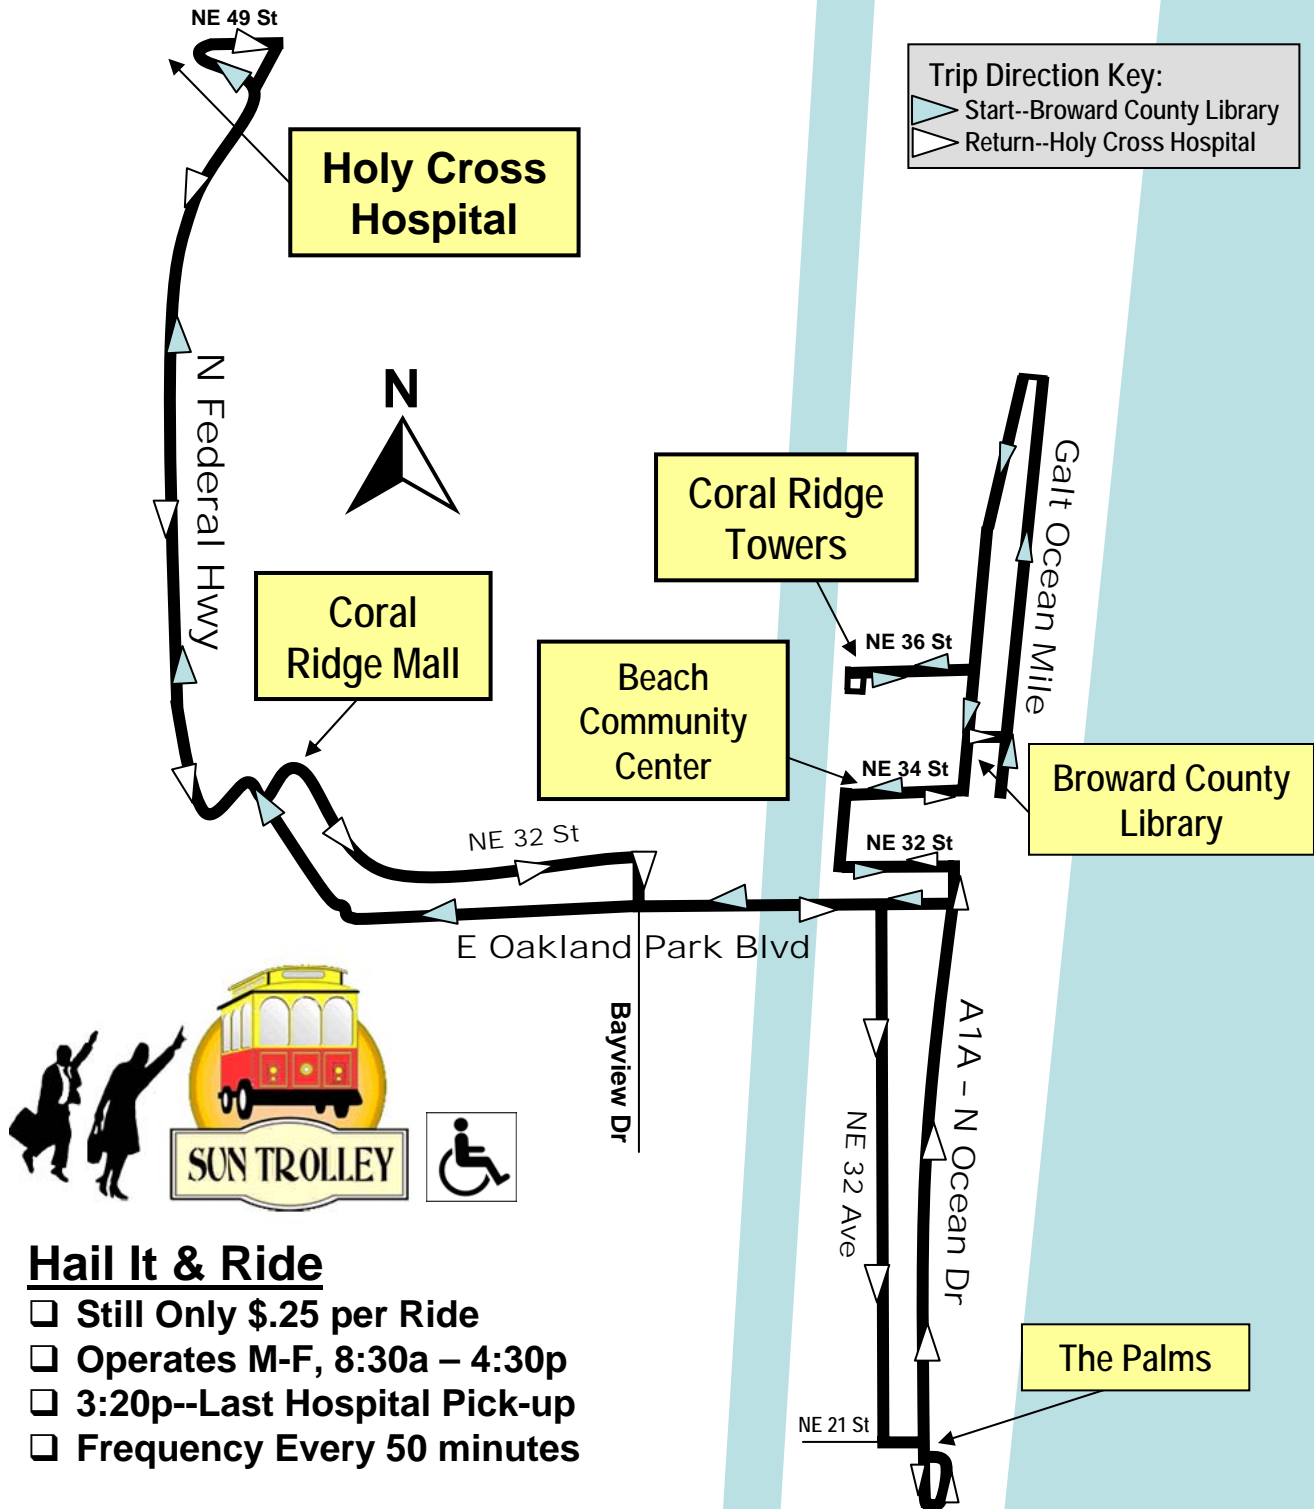

Galt Ocean Mile Sun Trolley is Going to Holy Cross Hospital

Effective Monday, April 9, 2007

Hail It & Ride

- ❑ Still Only \$.25 per Ride
- ❑ Operates M-F, 8:30a – 4:30p
- ❑ 3:20p--Last Hospital Pick-up
- ❑ Frequency Every 50 minutes

www.SunTrolley.com

954-761-3543 info

Galt Ocean Mile Sun Trolley is Going to Holy Cross Hospital

Effective Monday, April 9, 2007

Venice of America

CITY OF
FORT LAUDERDALE

Community Transportation Service

Galt Ocean Mile -- Holy Cross Hospital Route Timetable

Galt Ocean Mile & NE 34 St Library	Coral Ridge Towers NE 36 St & NE 32 Ave	Ft L Beach Community Ctr	Ft L Beach Community Ctr Depart	Coral Ridge Mall US1 & Oakland Park Blvd	Holy Cross Hospital	Coral Ridge Mall US1 & Oakland Park Blvd	Oakland Park Blvd & NE 33 Ave	The Palms NE 21 St & A1A Ft Laud	Ft L Beach Community Ctr	Ft L Beach Community Ctr Depart	Galt Ocean Mile & NE 34 St Library
8:30a	8:35a	8:38a	8:39a	8:48a	8:54a	9:00a	9:05a	9:09a	9:16a	9:17a	9:20a
9:25a	9:30a	9:33a	9:34a	9:43a	9:49a	9:55a	10:00a	10:04a	10:11a	10:12a	10:15a
10:20a	10:25a	10:28a	10:29a	10:38a	10:44a	10:52a	10:57a	11:01a	11:08a	11:09a	11:12a
11:15a	11:20a	11:23a	11:24a	11:33a	11:39a	11:47a	11:52a	11:56a	12:03p	12:04p	12:07p
12:10p	12:15p	12:18p	12:19p	12:28p	12:34p	12:42p	12:47p	12:51p	12:58p	12:59p	1:02p
1:05p	1:10p	1:13p	1:14p	1:23p	1:29p	1:37p	1:42p	1:46p	1:53p	1:54p	1:57p
2:00p	2:05p	2:08p	2:09p	2:18p	2:24p	2:32p	2:37p	2:41p	2:48p	2:49p	2:52p
2:55p	3:00p	3:03p	3:04p	3:13p	3:20p*	3:27p	3:32p	3:36p	3:43p	3:44p	3:47p
3:50p	3:55p	3:58p	3:59p	4:08p		4:10p	4:15p	4:19p	4:26p	4:27p	4:30p

Effective Monday, April 9, 2007

Operates Monday through Friday Only

* Last pick-up time at Holy Cross Hospital is at 3:20 pm.

Hail It & Ride

- Still Only \$.25 per Ride
- Operates M-F, 8:30a – 4:30p
- 3:20p--Last Hospital Pick-up
- Frequency Every 50 minutes