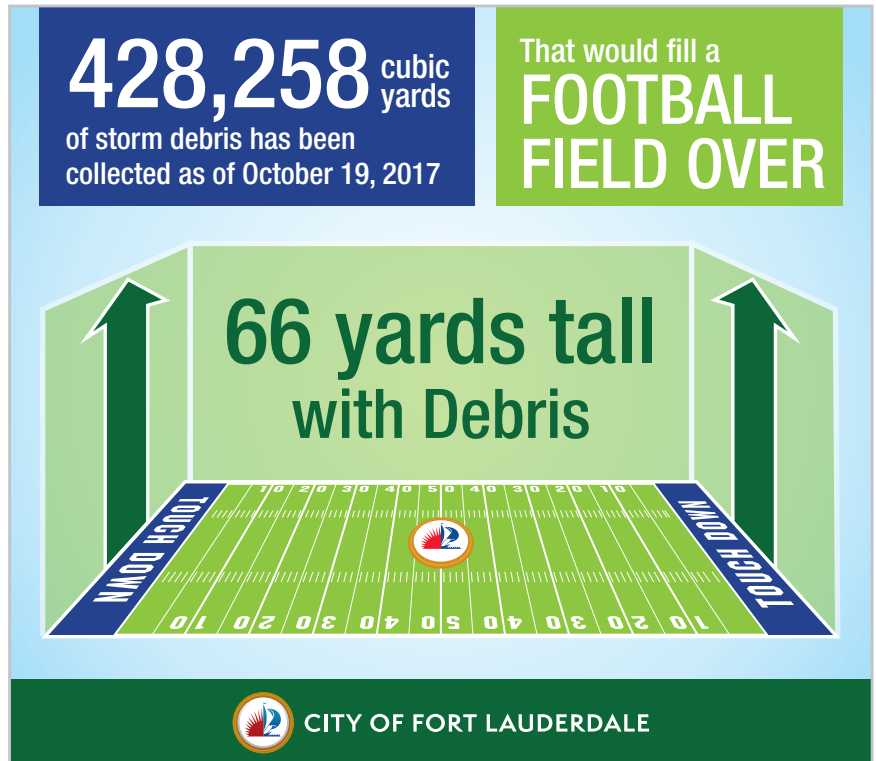

CITY OF FORT LAUDERDALE HURRICANE IRMA DEBRIS REMOVAL

DAILY DEBRIS COLLECTION REPORT STATISTICS

Thursday, October 19, 2017

(Please note: Data is reported for the previous day.)

RIGHT-OF-WAY (ROW) DEBRIS COLLECTION